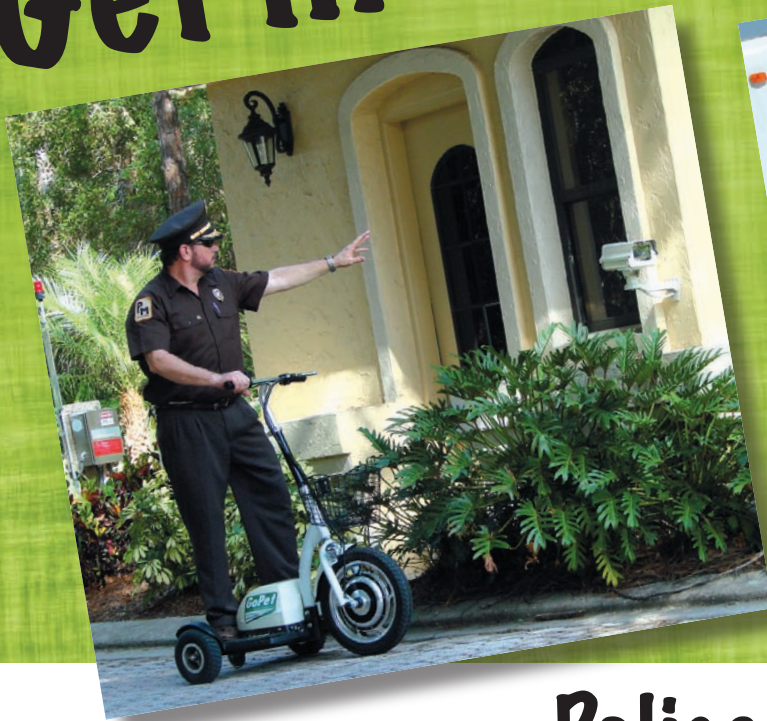

# Get in on the Action!

## Police/Security

Introducing **GoPet™**, the electric vehicle designed to be used by police and security personnel for fast, quiet response in emergencies, as well as day-long patrols and surveillance. With its top speed of 16 mph, a range of over 25 miles per charge and the ability to be used both indoors and outdoors, the **GoPet** is ready for duty.

**GoPet** features fatigue-fighting rubber foot pads, a wide standing platform for safety and stability plus pneumatic wheels for a smooth ride.

**Get your security team in motion... with GoPet!**

**Finally, a Personal Transporter that's Economical, Efficient, and Easy to Use!**