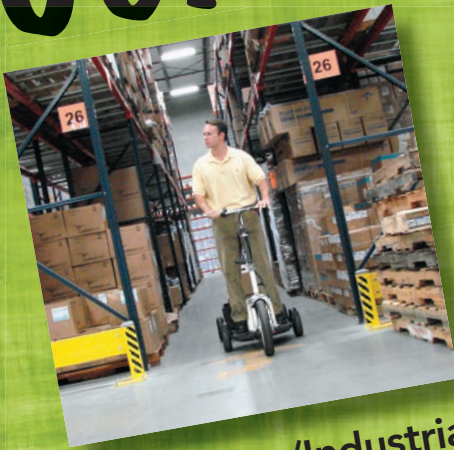

Get in on the Action!

Warehouse/Industrial

Police/Security

College Campus

Hospitality/Conventions

RV Owners

Recreational

Get your life in motion... with GoPet™

Introducing **GoPet**, the electric vehicle that will get your customers moving efficiently, economically, quietly and safely...with a lot of fun and excitement. With speeds up to 16 mph and a range of 25 miles per charge, the **GoPet** is the new personal electric transportation choice for customers looking for an easy-to-ride, earth-friendly alternative to cars and other gas powered vehicles.

Customers for GoPet include: transportation in Warehouses, for Police and Security, around the College Campus, Resorts, Tour Companies, Urban Commuters, RV Owners... and anyone looking for fun!

Finally, a Personal Transporter that's Economical, Efficient, and Easy to Use!