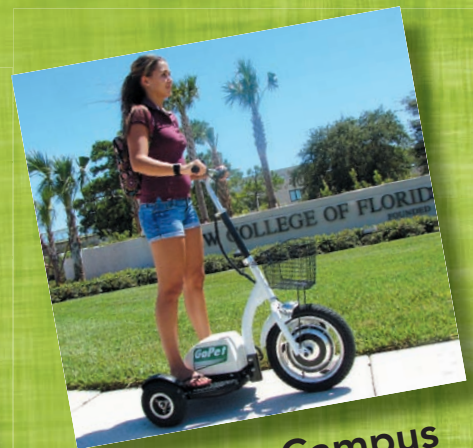

Get in on the Action!

Warehouse/Industrial

Police/Security

College Campus

Hospitality/Conventions

RV Owners

Recreational

Get your life in motion... with GoPet™

Introducing **GoPet**, the electric vehicle that will get your customers moving efficiently, economically, quietly and safely...with a lot of fun and excitement. With speeds up to 16 mph and a range of 25 miles per charge, the **GoPet** is the new personal electric transportation choice for customers looking for an easy-to-ride, earth-friendly alternative to cars and other gas powered vehicles.

Customers for GoPet include: transportation in Warehouses, for Police and Security, around the College Campus, Resorts, Tour Companies, Urban Commuters, RV Owners... and anyone looking for fun!

Finally, a Personal Transporter that's Economical, Efficient, and Easy to Use!